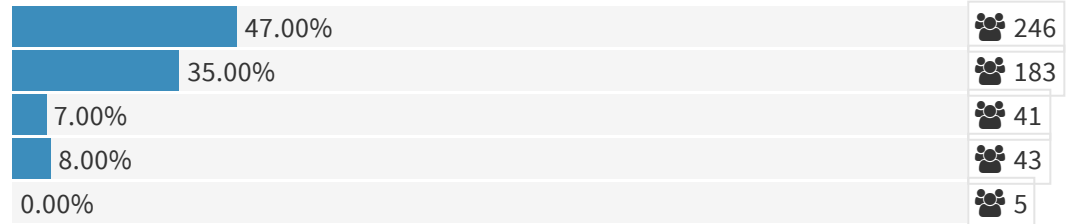

Total Response : 518

17) 17. Teachers encourage you to participate in extracurricular activities.

- ☐ Strongly agree
- ☐ Agree
- ☐ Neutral
- ☐ Disagree
- ☐ Strongly disagree